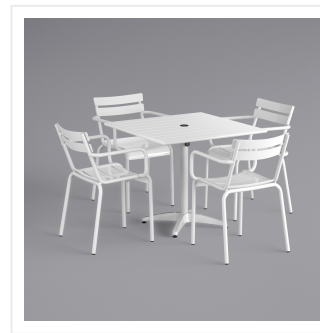

Lancaster Table & Seating 36" x 36" White Powder-Coated Aluminum Dining Height Outdoor Table with Umbrella Hole and 4 Arm Chairs

#4273636DUA4W

Item #: 4273636DUA4W Qty: _____

Project: _____

Approval: _____ Date: _____

Features

- Made for use on outdoor patios and bar areas
- Powder-coated aluminum construction is lightweight, durable, and resistant to corrosion
- Smooth surface with white color creates a bright and lively outdoor atmosphere
- UV-resistant finished so that color will not fade over time
- Chair has a seating capacity of 300 lb.

Notes & Details

Allow your guests to enjoy the breezy summer weather with this Lancaster Table & Seating 36" x 36" white powder-coated aluminum dining height outdoor table with umbrella hole and 4 arm chairs! Designed specifically for outdoor use, this combo makes an excellent addition to restaurants, bar patios, and other outdoor entertainment areas such as banquets and luaus. Their lightweight construction allows you to easily move them around your outdoor setting for the best possible view. Your guests will love the opportunity to enjoy the temperate weather with the convenience and comfort of this table!

This table features a pedestal base that allows it to stand firm on your patio. Plus, it features a built-in umbrella hole so you can pair the table with a compatible umbrella (sold separately) to add shade at your restaurant or cafe. The table's dining height is perfect to let guests sit comfortably during their meal, while the chair's armrests create additional comfort. The slotted design allows for excellent airflow to keep guests cool while they dine. Its 300 lb. capacity brings strength and durability to the chair and your presentation.