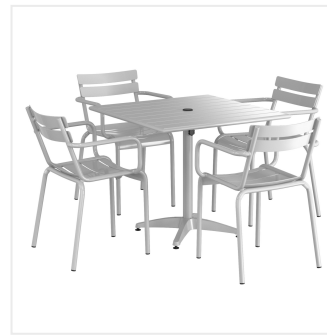

## Lancaster Table & Seating 36" x 36" Silver Powder-Coated Aluminum Dining Height Outdoor Table with Umbrella Hole and 4 Arm Chairs

#4273636DUA4S

Item #: 4273636DUA4S Qty: \_\_\_\_\_

Project: \_\_\_\_\_

### Features

- Made for use on outdoor patios and bar areas
- Powder-coated aluminum construction is lightweight, durable, and resistant to corrosion
- Smooth surface with silver color creates a bright and lively outdoor atmosphere
- UV-resistant finished so that color will not fade over time
- Chair has a seating capacity of 300 lb.

## Notes & Details

Allow your guests to enjoy the breezy summer weather with this Lancaster Table & Seating 36" x 36" silver powder-coated aluminum dining height outdoor table with umbrella hole and 4 arm chairs! Designed specifically for outdoor use, this combo makes an excellent addition to restaurants, bar patios, and other outdoor entertainment areas such as banquets and luaus. Their lightweight construction allows you to easily move them around your outdoor setting for the best possible view. Your guests will love the opportunity to enjoy the temperate weather with the convenience and comfort of this table!

This table features a pedestal base that allows it to stand firm on your patio. Plus, it features a built-in umbrella hole so you can pair the table with a compatible umbrella (sold separately) to add shade at your restaurant or cafe. The table's dining height is perfect to let guests sit comfortably during their meal, while the chair's armrests create additional comfort. The slotted design allows for excellent airflow to keep guests cool while they dine. Its 300 lb. capacity brings strength and durability to the chair and your presentation.