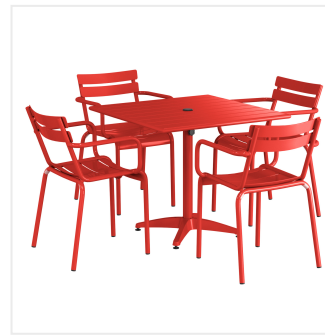

Lancaster Table & Seating 36" x 36" Red Powder-Coated Aluminum Dining Height Outdoor Table with Umbrella Hole and 4 Arm Chairs

#4273636DUA4R

Item #: 4273636DUA4R Qty: _____

Project: _____

Approval: _____ Date: _____

Features

- Made for use on outdoor patios and bar areas
- Powder-coated aluminum construction is lightweight, durable, and resistant to corrosion
- Smooth surface with red color creates a bright and lively outdoor atmosphere
- UV-resistant finished so that color will not fade over time
- Chair has a seating capacity of 300 lb.

Notes & Details

Allow your guests to enjoy the breezy summer weather with this Lancaster Table & Seating 36" x 36" red powder-coated aluminum dining height outdoor table with umbrella hole and 4 arm chairs! Designed specifically for outdoor use, this combo makes an excellent addition to restaurants, bar patios, and other outdoor entertainment areas such as banquets and luaus. Their lightweight construction allows you to easily move them around your outdoor setting for the best possible view. Your guests will love the opportunity to enjoy the temperate weather with the convenience and comfort of this table!

This table features a pedestal base that allows it to stand firm on your patio. Plus, it features a built-in umbrella hole so you can pair the table with a compatible umbrella (sold separately) to add shade at your restaurant or cafe. The table's dining height is perfect to let guests sit comfortably during their meal, while the chair's armrests create additional comfort. The slotted design allows for excellent airflow to keep guests cool while they dine. Its 300 lb. capacity brings strength and durability to the chair and your presentation.