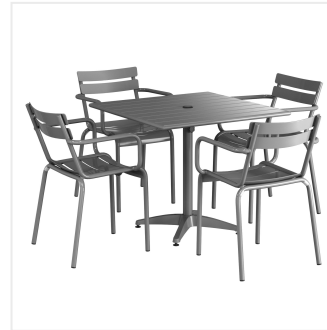

Lancaster Table & Seating 36" x 36" Matte Gray Powder-Coated Aluminum Dining Height Outdoor Table with Umbrella Hole and 4 Arm Chairs

#4273636DUA4G

Item #: 4273636DUA4G Qty: _____

Project: _____

Approval: _____ Date: _____

Features

- Made for use on outdoor patios and bar areas
- Powder-coated aluminum construction is lightweight, durable, and resistant to corrosion
- Smooth surface with matte gray color creates a bright and lively outdoor atmosphere
- UV-resistant finished so that color will not fade over time
- Chair has a seating capacity of 300 lb.

Notes & Details

Allow your guests to enjoy the breezy summer weather with this Lancaster Table & Seating 36" x 36" matte gray powder-coated aluminum dining height outdoor table with umbrella hole and 4 arm chairs! Designed specifically for outdoor use, this combo makes an excellent addition to restaurants, bar patios, and other outdoor entertainment areas such as banquets and luaus. Their lightweight construction allows you to easily move them around your outdoor setting for the best possible view. Your guests will love the opportunity to enjoy the temperate weather with the convenience and comfort of this table!

This table features a pedestal base that allows it to stand firm on your patio. Plus, it features a built-in umbrella hole so you can pair the table with a compatible umbrella (sold separately) to add shade at your restaurant or cafe. The table's dining height is perfect to let guests sit comfortably during their meal, while the chair's armrests create additional comfort. The slotted design allows for excellent airflow to keep guests cool while they dine. Its 300 lb. capacity brings strength and durability to the chair and your presentation.