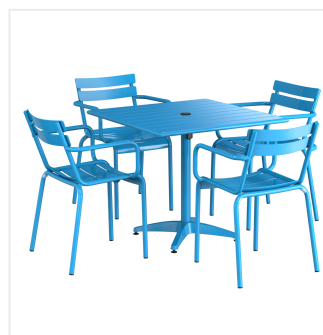

Lancaster Table & Seating 36" x 36" Blue Powder-Coated Aluminum Dining Height Outdoor Table with Umbrella Hole and 4 Arm Chairs

#4273636DUA4B

Item #: 4273636DUA4B Qty: _____

Project: _____

Approval: _____ Date: _____

Features

- Made for use on outdoor patios and bar areas
- Powder-coated aluminum construction is lightweight, durable, and resistant to corrosion
- Smooth surface with blue color creates a bright and lively outdoor atmosphere
- UV-resistant finished so that color will not fade over time
- Chair has a seating capacity of 300 lb.

Notes & Details

Allow your guests to enjoy the breezy summer weather with this Lancaster Table & Seating 36" x 36" blue powder-coated aluminum dining height outdoor table with umbrella hole and 4 arm chairs! Designed specifically for outdoor use, this combo makes an excellent addition to restaurants, bar patios, and other outdoor entertainment areas such as banquets and luaus. Their lightweight construction allows you to easily move them around your outdoor setting for the best possible view. Your guests will love the opportunity to enjoy the temperate weather with the convenience and comfort of this table!

This table features a pedestal base that allows it to stand firm on your patio. Plus, it features a built-in umbrella hole so you can pair the table with a compatible umbrella (sold separately) to add shade at your restaurant or cafe. The table's dining height is perfect to let guests sit comfortably during their meal, while the chair's armrests create additional comfort. The slotted design allows for excellent airflow to keep guests cool while they dine. Its 300 lb. capacity brings strength and durability to the chair and your presentation.