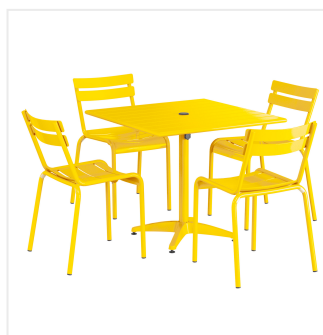

## Lancaster Table & Seating 36" x 36" Yellow Powder-Coated Aluminum Standard Height Outdoor Table with Umbrella Hole and 4 Side Chairs

#4273636DS4YL

Item #: 4273636DS4YL Qty: \_\_\_\_\_

Project: \_\_\_\_\_

### Features

- Made for use on outdoor patios and bar areas
- Powder-coated aluminum construction is lightweight, durable, and resistant to corrosion
- Smooth surface with yellow color creates a bright and lively outdoor atmosphere
- UV-resistant finished so that color will not fade over time
- Chair has a seating capacity of 300 lb.

## Notes & Details

Allow your guests to enjoy the breezy summer weather with this Lancaster Table & Seating 36" x 36" yellow powder-coated aluminum standard height outdoor table with umbrella hole and 4 side chairs! Designed specifically for outdoor use, this combo makes an excellent addition to restaurants, bar patios, and other outdoor entertainment areas such as banquets and luaus. Their lightweight construction allows you to easily move them around your outdoor setting for the best possible view. Your guests will love the opportunity to enjoy the temperate weather with the convenience and comfort of this table!

This table features a pedestal base that allows it to stand firm on your patio. Plus, it features a built-in umbrella hole so you can pair the table with a compatible umbrella (sold separately) to add shade at your restaurant or cafe. The table's standard dining height is perfect to let guests sit comfortably during their meal, while the chair's slotted design allows for excellent airflow to keep guests cool. Its 300 lb. capacity brings strength and durability to the chair and your presentation. Each chair is stackable for convenient, space-saving storage!