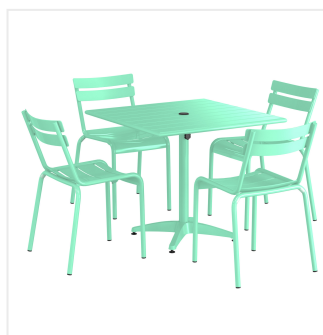

Lancaster Table & Seating 36" x 36" Seafoam Powder-Coated Aluminum Standard Height Outdoor Table with Umbrella Hole and 4 Side Chairs

#4273636DS4SF

Item #: 4273636DS4SF Qty: _____

Project: _____

Approval: _____ Date: _____

Features

- Made for use on outdoor patios and bar areas
- Powder-coated aluminum construction is lightweight, durable, and resistant to corrosion
- Smooth surface with seafoam color creates a bright and lively outdoor atmosphere
- UV-resistant finished so that color will not fade over time
- Chair has a seating capacity of 300 lb.

Notes & Details

Allow your guests to enjoy the breezy summer weather with this Lancaster Table & Seating 36" x 36" seafoam powder-coated aluminum standard height outdoor table with umbrella hole and 4 side chairs! Designed specifically for outdoor use, this combo makes an excellent addition to restaurants, bar patios, and other outdoor entertainment areas such as banquets and luaus. Their lightweight construction allows you to easily move them around your outdoor setting for the best possible view. Your guests will love the opportunity to enjoy the temperate weather with the convenience and comfort of this table!

This table features a pedestal base that allows it to stand firm on your patio. Plus, it features a built-in umbrella hole so you can pair the table with a compatible umbrella (sold separately) to add shade at your restaurant or cafe. The table's standard dining height is perfect to let guests sit comfortably during their meal, while the chair's slotted design allows for excellent airflow to keep guests cool. Its 300 lb. capacity brings strength and durability to the chair and your presentation. Each chair is stackable for convenient, space-saving storage!