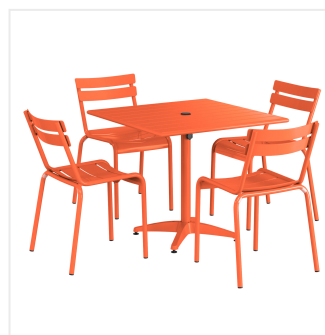

## Lancaster Table & Seating 36" x 36" Orange Powder-Coated Aluminum Standard Height Outdoor Table with Umbrella Hole and 4 Side Chairs

#4273636DS4OR

Item #: 4273636DS4OR Qty: \_\_\_\_\_

Project: \_\_\_\_\_

### Features

- Made for use on outdoor patios and bar areas
- Powder-coated aluminum construction is lightweight, durable, and resistant to corrosion
- Smooth surface with orange color creates a bright and lively outdoor atmosphere
- UV-resistant finished so that color will not fade over time
- Chair has a seating capacity of 300 lb.

## Notes & Details

Allow your guests to enjoy the breezy summer weather with this Lancaster Table & Seating 36" x 36" orange powder-coated aluminum standard height outdoor table with umbrella hole and 4 side chairs! Designed specifically for outdoor use, this combo makes an excellent addition to restaurants, bar patios, and other outdoor entertainment areas such as banquets and luaus. Their lightweight construction allows you to easily move them around your outdoor setting for the best possible view. Your guests will love the opportunity to enjoy the temperate weather with the convenience and comfort of this table!

This table features a pedestal base that allows it to stand firm on your patio. Plus, it features a built-in umbrella hole so you can pair the table with a compatible umbrella (sold separately) to add shade at your restaurant or cafe. The table's standard dining height is perfect to let guests sit comfortably during their meal, while the chair's slotted design allows for excellent airflow to keep guests cool. Its 300 lb. capacity brings strength and durability to the chair and your presentation. Each chair is stackable for convenient, space-saving storage!