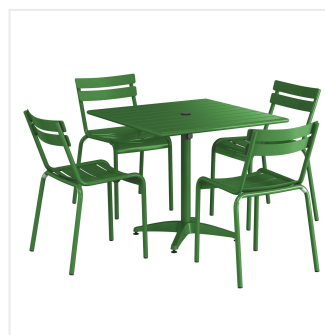

Lancaster Table & Seating 36" x 36" Green Powder-Coated Aluminum Standard Height Outdoor Table with Umbrella Hole and 4 Side Chairs

#4273636DS4GN

Item #: 4273636DS4GN Qty: _____

Project: _____

Approval: _____ Date: _____

Features

- Made for use on outdoor patios and bar areas
- Powder-coated aluminum construction is lightweight, durable, and resistant to corrosion
- Smooth surface with green color creates a bright and lively outdoor atmosphere
- UV-resistant finished so that color will not fade over time
- Chair has a seating capacity of 300 lb.

Notes & Details

Allow your guests to enjoy the breezy summer weather with this Lancaster Table & Seating 36" x 36" green powder-coated aluminum standard height outdoor table with umbrella hole and 4 side chairs! Designed specifically for outdoor use, this combo makes an excellent addition to restaurants, bar patios, and other outdoor entertainment areas such as banquets and luaus. Their lightweight construction allows you to easily move them around your outdoor setting for the best possible view. Your guests will love the opportunity to enjoy the temperate weather with the convenience and comfort of this table!

This table features a pedestal base that allows it to stand firm on your patio. Plus, it features a built-in umbrella hole so you can pair the table with a compatible umbrella (sold separately) to add shade at your restaurant or cafe. The table's standard dining height is perfect to let guests sit comfortably during their meal, while the chair's slotted design allows for excellent airflow to keep guests cool. Its 300 lb. capacity brings strength and durability to the chair and your presentation. Each chair is stackable for convenient, space-saving storage!