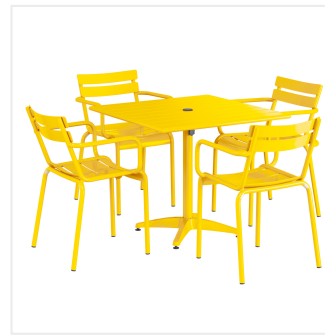

Lancaster Table & Seating 36" x 36" Yellow Powder-Coated Aluminum Standard Height Outdoor Table with Umbrella Hole and 4 Arm Chairs

#4273636DA4YL

Item #: 4273636DA4YL Qty: _____

Project: _____

Approval: _____ Date: _____

Features

- Made for use on outdoor patios and bar areas
- Powder-coated aluminum construction is lightweight, durable, and resistant to corrosion
- Smooth surface with yellow color creates a bright and lively outdoor atmosphere
- UV-resistant finished so that color will not fade over time
- Chair has a seating capacity of 300 lb.

Notes & Details

Allow your guests to enjoy the breezy summer weather with this Lancaster Table & Seating 36" x 36" yellow powder-coated aluminum standard height outdoor table with umbrella hole and 4 arm chairs! Designed specifically for outdoor use, this combo makes an excellent addition to restaurants, bar patios, and other outdoor entertainment areas such as banquets and luaus. Their lightweight construction allows you to easily move them around your outdoor setting for the best possible view. Your guests will love the opportunity to enjoy the temperate weather with the convenience and comfort of this table!

This table features a pedestal base that allows it to stand firm on your patio. Plus, it features a built-in umbrella hole so you can pair the table with a compatible umbrella (sold separately) to add shade at your restaurant or cafe. The table's standard dining height is perfect to let guests sit comfortably during their meal, while the chair's armrests create additional comfort. The slotted design allows for excellent airflow to keep guests cool while they dine. Its 300 lb. capacity brings strength and durability to the chair and your presentation. Each chair is stackable for convenient, space-saving storage!