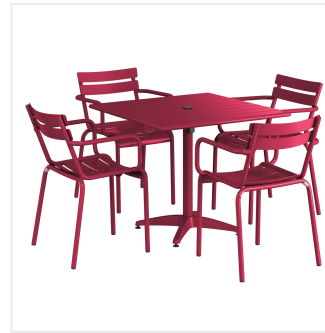

Lancaster Table & Seating 36" x 36" Sangria Powder-Coated Aluminum Standard Height Outdoor Table with Umbrella Hole and 4 Arm Chairs

#4273636DA4SG

Item #: 4273636DA4SG Qty: _____

Project: _____

Approval: _____ Date: _____

Features

- Made for use on outdoor patios and bar areas
- Powder-coated aluminum construction is lightweight, durable, and resistant to corrosion
- Smooth surface with sangria color creates a bright and lively outdoor atmosphere
- UV-resistant finished so that color will not fade over time
- Chair has a seating capacity of 300 lb.

Notes & Details

Allow your guests to enjoy the breezy summer weather with this Lancaster Table & Seating 36" x 36" sangria powder-coated aluminum standard height outdoor table with umbrella hole and 4 arm chairs! Designed specifically for outdoor use, this combo makes an excellent addition to restaurants, bar patios, and other outdoor entertainment areas such as banquets and luaus. Their lightweight construction allows you to easily move them around your outdoor setting for the best possible view. Your guests will love the opportunity to enjoy the temperate weather with the convenience and comfort of this table!

This table features a pedestal base that allows it to stand firm on your patio. Plus, it features a built-in umbrella hole so you can pair the table with a compatible umbrella (sold separately) to add shade at your restaurant or cafe. The table's standard dining height is perfect to let guests sit comfortably during their meal, while the chair's armrests create additional comfort. The slotted design allows for excellent airflow to keep guests cool while they dine. Its 300 lb. capacity brings strength and durability to the chair and your presentation. Each chair is stackable for convenient, space-saving storage!