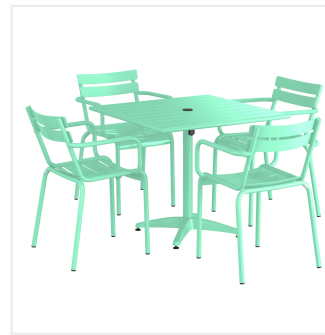

Lancaster Table & Seating 36" x 36" Seafoam Powder-Coated Aluminum Standard Height Outdoor Table with Umbrella Hole and 4 Arm Chairs

#4273636DA4SF

Item #: 4273636DA4SF Qty: _____

Project: _____

Approval: _____ Date: _____

Features

- Made for use on outdoor patios and bar areas
- Powder-coated aluminum construction is lightweight, durable, and resistant to corrosion
- Smooth surface with seafoam color creates a bright and lively outdoor atmosphere
- UV-resistant finished so that color will not fade over time
- Chair has a seating capacity of 300 lb.

Notes & Details

Allow your guests to enjoy the breezy summer weather with this Lancaster Table & Seating 36" x 36" seafoam powder-coated aluminum standard height outdoor table with umbrella hole and 4 arm chairs! Designed specifically for outdoor use, this combo makes an excellent addition to restaurants, bar patios, and other outdoor entertainment areas such as banquets and luaus. Their lightweight construction allows you to easily move them around your outdoor setting for the best possible view. Your guests will love the opportunity to enjoy the temperate weather with the convenience and comfort of this table!

This table features a pedestal base that allows it to stand firm on your patio. Plus, it features a built-in umbrella hole so you can pair the table with a compatible umbrella (sold separately) to add shade at your restaurant or cafe. The table's standard dining height is perfect to let guests sit comfortably during their meal, while the chair's armrests create additional comfort. The slotted design allows for excellent airflow to keep guests cool while they dine. Its 300 lb. capacity brings strength and durability to the chair and your presentation. Each chair is stackable for convenient, space-saving storage!