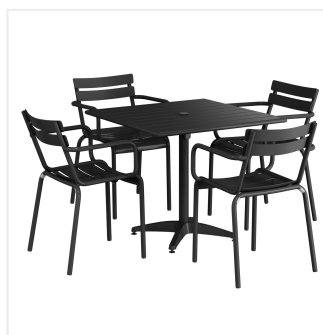

## Lancaster Table & Seating 36" x 36" Black Powder-Coated Aluminum Standard Height Outdoor Table with Umbrella Hole and 4 Arm Chairs

#4273636DA4BK

Item #: 4273636DA4BK Qty: \_\_\_\_\_

Project: \_\_\_\_\_

### Features

- Made for use on outdoor patios and bar areas
- Powder-coated aluminum construction is lightweight, durable, and resistant to corrosion
- Smooth surface with black color creates a striking and lively outdoor atmosphere
- UV-resistant finished so that color will not fade over time
- Chair has a seating capacity of 300 lb.

## Notes & Details

Allow your guests to enjoy the breezy summer weather with this Lancaster Table & Seating 36" x 36" black powder-coated aluminum standard height outdoor table with umbrella hole and 4 arm chairs! Designed specifically for outdoor use, this combo makes an excellent addition to restaurants, bar patios, and other outdoor entertainment areas such as banquets and luaus. Their lightweight construction allows you to easily move them around your outdoor setting for the best possible view. Your guests will love the opportunity to enjoy the temperate weather with the convenience and comfort of this table!

This table features a pedestal base that allows it to stand firm on your patio. Plus, it features a built-in umbrella hole so you can pair the table with a compatible umbrella (sold separately) to add shade at your restaurant or cafe. The table's standard dining height is perfect to let guests sit comfortably during their meal, while the chair's armrests create additional comfort. The slotted design allows for excellent airflow to keep guests cool while they dine. Its 300 lb. capacity brings strength and durability to the chair and your presentation. Each chair is stackable for convenient, space-saving storage!