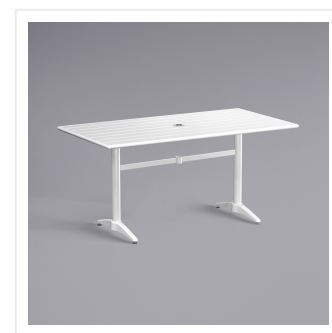

Lancaster Table & Seating 32" x 60" White Powder-Coated Aluminum Dining Height Outdoor Table with Umbrella Hole and 6 Side Chairs

#4273260DUS6W

Item #: 4273260DUS6W Qty: _____

Project: _____

Approval: _____ Date: _____

Features

- Made for use on outdoor patios and bar areas
- Powder-coated aluminum construction is lightweight, durable, and resistant to corrosion
- Smooth surface with white color creates a bright and lively outdoor atmosphere
- UV-finished so that color will not fade over time
- Chair has a seating capacity of 300 lb.

Notes & Details

Allow your guests to enjoy the breezy summer weather with this Lancaster Table & Seating 32" x 60" white powder-coated aluminum dining height outdoor table with umbrella hole and 6 side chairs! Designed specifically for outdoor use, this combo makes an excellent addition to restaurants, bar patios, and other outdoor entertainment areas such as banquets and luaus. Their lightweight construction allows you to easily move them around your outdoor setting for the best possible view. Your guests will love the opportunity to enjoy the temperate weather with the convenience and comfort of this table!

This table features a pedestal base that allows it to stand firm on your patio. Plus, it features a built-in umbrella hole so you can pair the table with a compatible umbrella (sold separately) to add shade at your restaurant or cafe. The table's dining height is perfect to let guests sit comfortably during their meal, while the chair's slotted design allows for excellent airflow to keep guests cool. Its 300 lb. capacity brings strength and durability to the chair and your presentation.