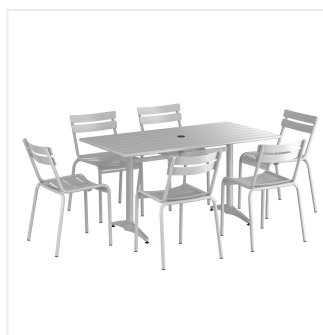

## Lancaster Table & Seating 32" x 60" Silver Powder-Coated Aluminum Dining Height Outdoor Table with Umbrella Hole and 6 Side Chairs

#4273260DUS6S

Item #: 4273260DUS6S Qty: \_\_\_\_\_

Project: \_\_\_\_\_

### Features

- Made for use on outdoor patios and bar areas
- Powder-coated aluminum construction is lightweight, durable, and resistant to corrosion
- Smooth surface with silver color creates a bright and lively outdoor atmosphere
- UV-resistant finished so that color will not fade over time
- Chair has a seating capacity of 300 lb.

## Notes & Details

Allow your guests to enjoy the breezy summer weather with this Lancaster Table & Seating 32" x 60" silver powder-coated aluminum dining height outdoor table with umbrella hole and 6 side chairs! Designed specifically for outdoor use, this combo makes an excellent addition to restaurants, bar patios, and other outdoor entertainment areas such as banquets and luaus. Their lightweight construction allows you to easily move them around your outdoor setting for the best possible view. Your guests will love the opportunity to enjoy the temperate weather with the convenience and comfort of this table!

This table features a pedestal base that allows it to stand firm on your patio. Plus, it features a built-in umbrella hole so you can pair the table with a compatible umbrella (sold separately) to add shade at your restaurant or cafe. The table's dining height is perfect to let guests sit comfortably during their meal, while the chair's slotted design allows for excellent airflow to keep guests cool. Its 300 lb. capacity brings strength and durability to the chair and your presentation.