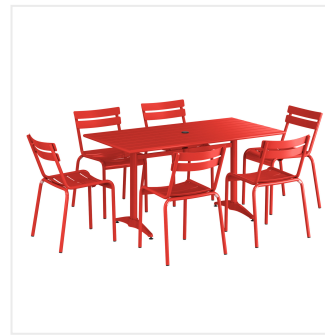

Lancaster Table & Seating 32" x 60" Red Powder-Coated Aluminum Dining Height Outdoor Table with Umbrella Hole and 6 Side Chairs

#4273260DUS6R

Item #: 4273260DUS6R Qty: _____

Project: _____

Approval: _____ Date: _____

Features

- Made for use on outdoor patios and bar areas
- Powder-coated aluminum construction is lightweight, durable, and resistant to corrosion
- Smooth surface with red color creates a bright and lively outdoor atmosphere
- UV-resistant finished so that color will not fade over time
- Chair has a seating capacity of 300 lb.

Notes & Details

Allow your guests to enjoy the breezy summer weather with this Lancaster Table & Seating 32" x 60" red powder-coated aluminum dining height outdoor table with umbrella hole and 6 side chairs! Designed specifically for outdoor use, this combo makes an excellent addition to restaurants, bar patios, and other outdoor entertainment areas such as banquets and luaus. Their lightweight construction allows you to easily move them around your outdoor setting for the best possible view. Your guests will love the opportunity to enjoy the temperate weather with the convenience and comfort of this table!

This table features a pedestal base that allows it to stand firm on your patio. Plus, it features a built-in umbrella hole so you can pair the table with a compatible umbrella (sold separately) to add shade at your restaurant or cafe. The table's dining height is perfect to let guests sit comfortably during their meal, while the chair's slotted design allows for excellent airflow to keep guests cool. Its 300 lb. capacity brings strength and durability to the chair and your presentation.