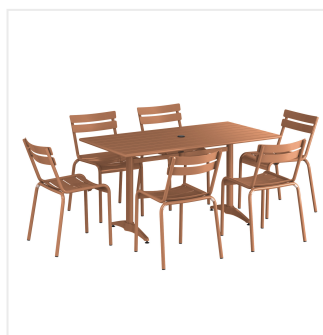

Lancaster Table & Seating 32" x 60" Brown Powder-Coated Aluminum Dining Height Outdoor Table with Umbrella Hole and 6 Side Chairs

#4273260DUS6N

Item #: 4273260DUS6N Qty: _____

Project: _____

Approval: _____ Date: _____

Features

- Made for use on outdoor patios and bar areas
- Powder-coated aluminum construction is lightweight, durable, and resistant to corrosion
- Smooth surface with brown color creates a bright and lively outdoor atmosphere
- UV-resistant finished so that color will not fade over time
- Chair has a seating capacity of 300 lb.

Notes & Details

Allow your guests to enjoy the breezy summer weather with this Lancaster Table & Seating 32" x 60" brown powder-coated aluminum dining height outdoor table with umbrella hole and 6 side chairs! Designed specifically for outdoor use, this combo makes an excellent addition to restaurants, bar patios, and other outdoor entertainment areas such as banquets and luaus. Their lightweight construction allows you to easily move them around your outdoor setting for the best possible view. Your guests will love the opportunity to enjoy the temperate weather with the convenience and comfort of this table!

This table features a pedestal base that allows it to stand firm on your patio. Plus, it features a built-in umbrella hole so you can pair the table with a compatible umbrella (sold separately) to add shade at your restaurant or cafe. The table's dining height is perfect to let guests sit comfortably during their meal, while the chair's slotted design allows for excellent airflow to keep guests cool. Its 300 lb. capacity brings strength and durability to the chair and your presentation.