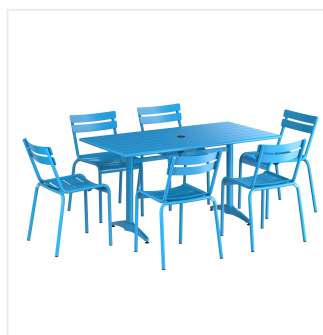

Lancaster Table & Seating 32" x 60" Blue Powder-Coated Aluminum Dining Height Outdoor Table with Umbrella Hole and 6 Side Chairs

#4273260DUS6B

Item #: 4273260DUS6B Qty: _____

Project: _____

Approval: _____ Date: _____

Features

- Made for use on outdoor patios and bar areas
- Powder-coated aluminum construction is lightweight, durable, and resistant to corrosion
- Smooth surface with blue color creates a bright and lively outdoor atmosphere
- UV-resistant finished so that color will not fade over time
- Chair has a seating capacity of 300 lb.

Notes & Details

Allow your guests to enjoy the breezy summer weather with this Lancaster Table & Seating 32" x 60" blue powder-coated aluminum dining height outdoor table with umbrella hole and 6 side chairs! Designed specifically for outdoor use, this combo makes an excellent addition to restaurants, bar patios, and other outdoor entertainment areas such as banquets and luaus. Their lightweight construction allows you to easily move them around your outdoor setting for the best possible view. Your guests will love the opportunity to enjoy the temperate weather with the convenience and comfort of this table!

This table features a pedestal base that allows it to stand firm on your patio. Plus, it features a built-in umbrella hole so you can pair the table with a compatible umbrella (sold separately) to add shade at your restaurant or cafe. The table's dining height is perfect to let guests sit comfortably during their meal, while the chair's slotted design allows for excellent airflow to keep guests cool. Its 300 lb. capacity brings strength and durability to the chair and your presentation.