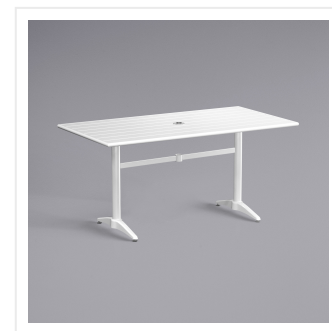

Lancaster Table & Seating 32" x 60" White Powder-Coated Aluminum Dining Height Outdoor Table with Umbrella Hole and 4 Side Chairs

#4273260DUS4W

Item #: 4273260DUS4W Qty: _____

Project: _____

Approval: _____ Date: _____

Features

- Made for use on outdoor patios and bar areas
- Powder-coated aluminum construction is lightweight, durable, and resistant to corrosion
- Smooth surface with white color creates a bright and lively outdoor atmosphere
- UV-finished so that color will not fade over time
- Chair has a seating capacity of 300 lb.

Notes & Details

Allow your guests to enjoy the breezy summer weather with this Lancaster Table & Seating 32" x 60" white powder-coated aluminum dining height outdoor table with umbrella hole and 4 side chairs! Designed specifically for outdoor use, this combo makes an excellent addition to restaurants, bar patios, and other outdoor entertainment areas such as banquets and luaus. Their lightweight construction allows you to easily move them around your outdoor setting for the best possible view. Your guests will love the opportunity to enjoy the temperate weather with the convenience and comfort of this table!

This table features a pedestal base that allows it to stand firm on your patio. Plus, it features a built-in umbrella hole so you can pair the table with a compatible umbrella (sold separately) to add shade at your restaurant or cafe. The table's dining height is perfect to let guests sit comfortably during their meal, while the chair's slotted design allows for excellent airflow to keep guests cool. Its 300 lb. capacity brings strength and durability to the chair and your presentation.