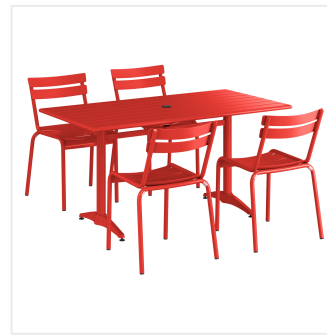

Lancaster Table & Seating 32" x 60" Red Powder-Coated Aluminum Dining Height Outdoor Table with Umbrella Hole and 4 Side Chairs

#4273260DUS4R

Item #: 4273260DUS4R Qty: _____

Project: _____

Approval: _____ Date: _____

Features

- Made for use on outdoor patios and bar areas
- Powder-coated aluminum construction is lightweight, durable, and resistant to corrosion
- Smooth surface with red color creates a bright and lively outdoor atmosphere
- UV-resistant finished so that color will not fade over time
- Chair has a seating capacity of 300 lb.

Notes & Details

Allow your guests to enjoy the breezy summer weather with this Lancaster Table & Seating 32" x 60" red powder-coated aluminum dining height outdoor table with umbrella hole and 4 side chairs! Designed specifically for outdoor use, this combo makes an excellent addition to restaurants, bar patios, and other outdoor entertainment areas such as banquets and luaus. Their lightweight construction allows you to easily move them around your outdoor setting for the best possible view. Your guests will love the opportunity to enjoy the temperate weather with the convenience and comfort of this table!

This table features a pedestal base that allows it to stand firm on your patio. Plus, it features a built-in umbrella hole so you can pair the table with a compatible umbrella (sold separately) to add shade at your restaurant or cafe. The table's dining height is perfect to let guests sit comfortably during their meal, while the chair's slotted design allows for excellent airflow to keep guests cool. Its 300 lb. capacity brings strength and durability to the chair and your presentation.