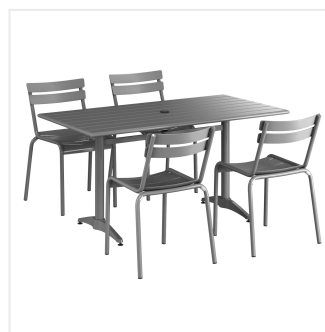

Lancaster Table & Seating 32" x 60" Matte Gray Powder-Coated Aluminum Dining Height Outdoor Table with Umbrella Hole and 4 Side Chairs

#4273260DUS4G

Item #: 4273260DUS4G Qty: _____

Project: _____

Approval: _____ Date: _____

Features

- Made for use on outdoor patios and bar areas
- Powder-coated aluminum construction is lightweight, durable, and resistant to corrosion
- Smooth surface with matte gray color creates a bright and lively outdoor atmosphere
- UV-resistant finished so that color will not fade over time
- Chair has a seating capacity of 300 lb.

Notes & Details

Allow your guests to enjoy the breezy summer weather with this Lancaster Table & Seating 32" x 60" matte gray powder-coated aluminum dining height outdoor table with umbrella hole and 4 side chairs! Designed specifically for outdoor use, this combo makes an excellent addition to restaurants, bar patios, and other outdoor entertainment areas such as banquets and luaus. Their lightweight construction allows you to easily move them around your outdoor setting for the best possible view. Your guests will love the opportunity to enjoy the temperate weather with the convenience and comfort of this table!

This table features a pedestal base that allows it to stand firm on your patio. Plus, it features a built-in umbrella hole so you can pair the table with a compatible umbrella (sold separately) to add shade at your restaurant or cafe. The table's dining height is perfect to let guests sit comfortably during their meal, while the chair's slotted design allows for excellent airflow to keep guests cool. Its 300 lb. capacity brings strength and durability to the chair and your presentation.