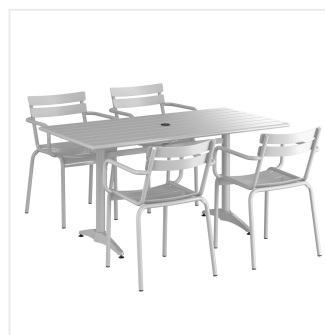

Lancaster Table & Seating 32" x 60" Silver Powder-Coated Aluminum Dining Height Outdoor Table with Umbrella Hole and 4 Arm Chairs

#4273260DUA4S

Item #: 4273260DUA4S Qty: _____

Project: _____

Approval: _____ Date: _____

Features

- Made for use on outdoor patios and bar areas
- Powder-coated aluminum construction is lightweight, durable, and resistant to corrosion
- Smooth surface with silver color creates a bright and lively outdoor atmosphere
- UV-resistant finished so that color will not fade over time
- Chair has a seating capacity of 300 lb.

Notes & Details

Allow your guests to enjoy the breezy summer weather with this Lancaster Table & Seating 32" x 60" silver powder-coated aluminum dining height outdoor table with umbrella hole and 4 arm chairs! Designed specifically for outdoor use, this combo makes an excellent addition to restaurants, bar patios, and other outdoor entertainment areas such as banquets and luaus. Their lightweight construction allows you to easily move them around your outdoor setting for the best possible view. Your guests will love the opportunity to enjoy the temperate weather with the convenience and comfort of this table!

This table features a pedestal base that allows it to stand firm on your patio. Plus, it features a built-in umbrella hole so you can pair the table with a compatible umbrella (sold separately) to add shade at your restaurant or cafe. The table's dining height is perfect to let guests sit comfortably during their meal, while the chair's armrests create additional comfort. The slotted design allows for excellent airflow to keep guests cool while they dine. Its 300 lb. capacity brings strength and durability to the chair and your presentation.