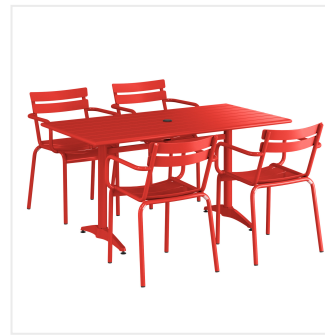

Lancaster Table & Seating 32" x 60" Red Powder-Coated Aluminum Dining Height Outdoor Table with Umbrella Hole and 4 Arm Chairs

#4273260DUA4R

Item #: 4273260DUA4R Qty: _____

Project: _____

Approval: _____ Date: _____

Features

- Made for use on outdoor patios and bar areas
- Powder-coated aluminum construction is lightweight, durable, and resistant to corrosion
- Smooth surface with red color creates a bright and lively outdoor atmosphere
- UV-resistant finished so that color will not fade over time
- Chair has a seating capacity of 300 lb.

Notes & Details

Allow your guests to enjoy the breezy summer weather with this Lancaster Table & Seating 32" x 60" red powder-coated aluminum dining height outdoor table with umbrella hole and 4 arm chairs! Designed specifically for outdoor use, this combo makes an excellent addition to restaurants, bar patios, and other outdoor entertainment areas such as banquets and luaus. Their lightweight construction allows you to easily move them around your outdoor setting for the best possible view. Your guests will love the opportunity to enjoy the temperate weather with the convenience and comfort of this table!

This table features a pedestal base that allows it to stand firm on your patio. Plus, it features a built-in umbrella hole so you can pair the table with a compatible umbrella (sold separately) to add shade at your restaurant or cafe. The table's dining height is perfect to let guests sit comfortably during their meal, while the chair's armrests create additional comfort. The slotted design allows for excellent airflow to keep guests cool while they dine. Its 300 lb. capacity brings strength and durability to the chair and your presentation.