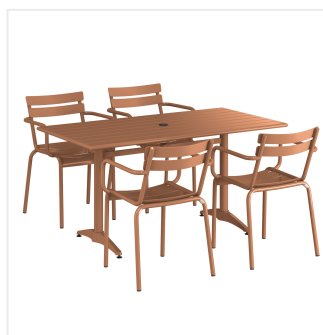

Lancaster Table & Seating 32" x 60" Brown Powder-Coated Aluminum Dining Height Outdoor Table with Umbrella Hole and 4 Arm Chairs

#4273260DUA4N

Item #: 4273260DUA4N Qty: _____

Project: _____

Approval: _____ Date: _____

Features

- Made for use on outdoor patios and bar areas
- Powder-coated aluminum construction is lightweight, durable, and resistant to corrosion
- Smooth surface with brown color creates a bright and lively outdoor atmosphere
- UV-resistant finished so that color will not fade over time
- Chair has a seating capacity of 300 lb.

Notes & Details

Allow your guests to enjoy the breezy summer weather with this Lancaster Table & Seating 32" x 60" brown powder-coated aluminum dining height outdoor table with umbrella hole and 4 arm chairs! Designed specifically for outdoor use, this combo makes an excellent addition to restaurants, bar patios, and other outdoor entertainment areas such as banquets and luaus. Their lightweight construction allows you to easily move them around your outdoor setting for the best possible view. Your guests will love the opportunity to enjoy the temperate weather with the convenience and comfort of this table!

This table features a pedestal base that allows it to stand firm on your patio. Plus, it features a built-in umbrella hole so you can pair the table with a compatible umbrella (sold separately) to add shade at your restaurant or cafe. The table's dining height is perfect to let guests sit comfortably during their meal, while the chair's armrests create additional comfort. The slotted design allows for excellent airflow to keep guests cool while they dine. Its 300 lb. capacity brings strength and durability to the chair and your presentation.