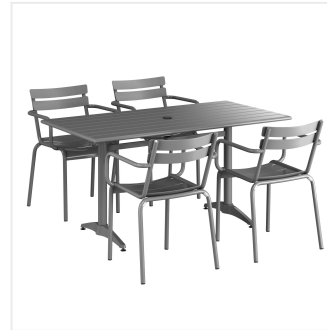

Lancaster Table & Seating 32" x 60" Matte Gray Powder-Coated Aluminum Dining Height Outdoor Table with Umbrella Hole and 4 Arm Chairs

#4273260DUA4G

Item #: 4273260DUA4G Qty: _____

Project: _____

Approval: _____ Date: _____

Features

- Made for use on outdoor patios and bar areas
- Powder-coated aluminum construction is lightweight, durable, and resistant to corrosion
- Smooth surface with matte gray color creates a bright and lively outdoor atmosphere
- UV-resistant finished so that color will not fade over time
- Chair has a seating capacity of 300 lb.

Notes & Details

Allow your guests to enjoy the breezy summer weather with this Lancaster Table & Seating 32" x 60" matte gray powder-coated aluminum dining height outdoor table with umbrella hole and 4 arm chairs! Designed specifically for outdoor use, this combo makes an excellent addition to restaurants, bar patios, and other outdoor entertainment areas such as banquets and luaus. Their lightweight construction allows you to easily move them around your outdoor setting for the best possible view. Your guests will love the opportunity to enjoy the temperate weather with the convenience and comfort of this table!

This table features a pedestal base that allows it to stand firm on your patio. Plus, it features a built-in umbrella hole so you can pair the table with a compatible umbrella (sold separately) to add shade at your restaurant or cafe. The table's dining height is perfect to let guests sit comfortably during their meal, while the chair's armrests create additional comfort. The slotted design allows for excellent airflow to keep guests cool while they dine. Its 300 lb. capacity brings strength and durability to the chair and your presentation.