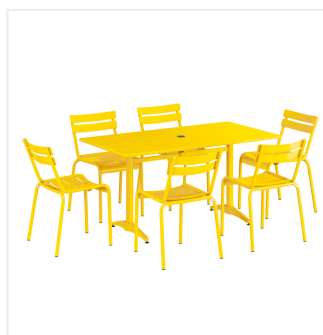

## Lancaster Table & Seating 32" x 60" Yellow Powder-Coated Aluminum Standard Height Outdoor Table with Umbrella Hole and 6 Side Chairs

#4273260DS6YL

Item #: 4273260DS6YL Qty: \_\_\_\_\_

Project: \_\_\_\_\_

### Features

- Made for use on outdoor patios and bar areas
- Powder-coated aluminum construction is lightweight, durable, and resistant to corrosion
- Smooth surface with yellow color creates a bright and lively outdoor atmosphere
- UV-resistant finished so that color will not fade over time
- Chair has a seating capacity of 300 lb.

## Notes & Details

Allow your guests to enjoy the breezy summer weather with this Lancaster Table & Seating 32" x 60" yellow powder-coated aluminum standard height outdoor table with umbrella hole and 6 side chairs! Designed specifically for outdoor use, this combo makes an excellent addition to restaurants, bar patios, and other outdoor entertainment areas such as banquets and luaus. Their lightweight construction allows you to easily move them around your outdoor setting for the best possible view. Your guests will love the opportunity to enjoy the temperate weather with the convenience and comfort of this table!

This table features a pedestal base that allows it to stand firm on your patio. Plus, it features a built-in umbrella hole so you can pair the table with a compatible umbrella (sold separately) to add shade at your restaurant or cafe. The table's standard dining height is perfect to let guests sit comfortably during their meal, while the chair's slotted design allows for excellent airflow to keep guests cool. Its 300 lb. capacity brings strength and durability to the chair and your presentation. Each chair is stackable for convenient, space-saving storage!