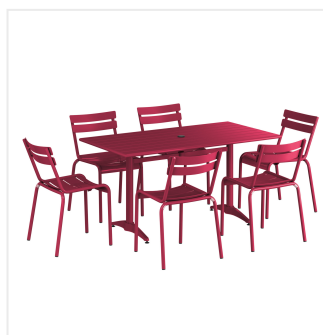

Lancaster Table & Seating 32" x 60" Sangria Powder-Coated Aluminum Standard Height Outdoor Table with Umbrella Hole and 6 Side Chairs

#4273260DS6SG

Item #: 4273260DS6SG Qty: _____

Project: _____

Approval: _____ Date: _____

Features

- Made for use on outdoor patios and bar areas
- Powder-coated aluminum construction is lightweight, durable, and resistant to corrosion
- Smooth surface with sangria color creates a bright and lively outdoor atmosphere
- UV-resistant finished so that color will not fade over time
- Chair has a seating capacity of 300 lb.

Notes & Details

Allow your guests to enjoy the breezy summer weather with this Lancaster Table & Seating 32" x 60" sangria powder-coated aluminum standard height outdoor table with umbrella hole and 6 side chairs! Designed specifically for outdoor use, this combo makes an excellent addition to restaurants, bar patios, and other outdoor entertainment areas such as banquets and luaus. Their lightweight construction allows you to easily move them around your outdoor setting for the best possible view. Your guests will love the opportunity to enjoy the temperate weather with the convenience and comfort of this table!

This table features a pedestal base that allows it to stand firm on your patio. Plus, it features a built-in umbrella hole so you can pair the table with a compatible umbrella (sold separately) to add shade at your restaurant or cafe. The table's standard dining height is perfect to let guests sit comfortably during their meal, while the chair's slotted design allows for excellent airflow to keep guests cool. Its 300 lb. capacity brings strength and durability to the chair and your presentation. Each chair is stackable for convenient, space-saving storage!