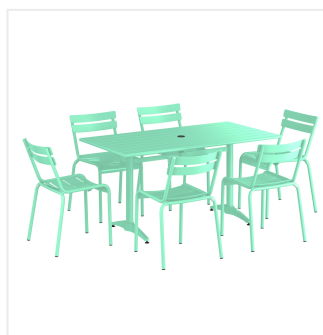

Lancaster Table & Seating 32" x 60" Seafoam Powder-Coated Aluminum Standard Height Outdoor Table with Umbrella Hole and 6 Side Chairs

#4273260DS6SF

Item #: 4273260DS6SF Qty: _____

Project: _____

Approval: _____ Date: _____

Features

- Made for use on outdoor patios and bar areas
- Powder-coated aluminum construction is lightweight, durable, and resistant to corrosion
- Smooth surface with seafoam color creates a bright and lively outdoor atmosphere
- UV-resistant finished so that color will not fade over time
- Chair has a seating capacity of 300 lb.

Notes & Details

Allow your guests to enjoy the breezy summer weather with this Lancaster Table & Seating 32" x 60" seafoam powder-coated aluminum standard height outdoor table with umbrella hole and 6 side chairs! Designed specifically for outdoor use, this combo makes an excellent addition to restaurants, bar patios, and other outdoor entertainment areas such as banquets and luaus. Their lightweight construction allows you to easily move them around your outdoor setting for the best possible view. Your guests will love the opportunity to enjoy the temperate weather with the convenience and comfort of this table!

This table features a pedestal base that allows it to stand firm on your patio. Plus, it features a built-in umbrella hole so you can pair the table with a compatible umbrella (sold separately) to add shade at your restaurant or cafe. The table's standard dining height is perfect to let guests sit comfortably during their meal, while the chair's slotted design allows for excellent airflow to keep guests cool. Its 300 lb. capacity brings strength and durability to the chair and your presentation. Each chair is stackable for convenient, space-saving storage!