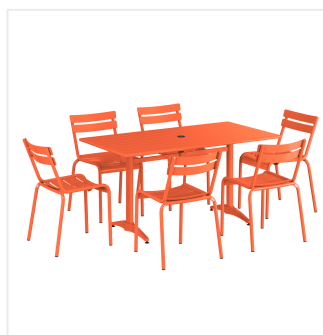

## Lancaster Table & Seating 32" x 60" Orange Powder-Coated Aluminum Standard Height Outdoor Table with Umbrella Hole and 6 Side Chairs

#4273260DS6OR

Item #: 4273260DS6OR Qty: \_\_\_\_\_

Project: \_\_\_\_\_

### Features

- Made for use on outdoor patios and bar areas
- Powder-coated aluminum construction is lightweight, durable, and resistant to corrosion
- Smooth surface with orange color creates a bright and lively outdoor atmosphere
- UV-resistant finished so that color will not fade over time
- Chair has a seating capacity of 300 lb.

## Notes & Details

Allow your guests to enjoy the breezy summer weather with this Lancaster Table & Seating 32" x 60" orange powder-coated aluminum standard height outdoor table with umbrella hole and 6 side chairs! Designed specifically for outdoor use, this combo makes an excellent addition to restaurants, bar patios, and other outdoor entertainment areas such as banquets and luaus. Their lightweight construction allows you to easily move them around your outdoor setting for the best possible view. Your guests will love the opportunity to enjoy the temperate weather with the convenience and comfort of this table!

This table features a pedestal base that allows it to stand firm on your patio. Plus, it features a built-in umbrella hole so you can pair the table with a compatible umbrella (sold separately) to add shade at your restaurant or cafe. The table's standard dining height is perfect to let guests sit comfortably during their meal, while the chair's slotted design allows for excellent airflow to keep guests cool. Its 300 lb. capacity brings strength and durability to the chair and your presentation. Each chair is stackable for convenient, space-saving storage!