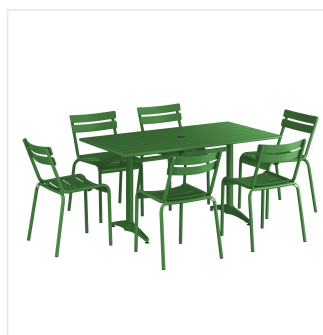

Lancaster Table & Seating 32" x 60" Green Powder-Coated Aluminum Standard Height Outdoor Table with Umbrella Hole and 6 Side Chairs

#4273260DS6GN

Item #: 4273260DS6GN Qty: _____

Project: _____

Approval: _____ Date: _____

Features

- Made for use on outdoor patios and bar areas
- Powder-coated aluminum construction is lightweight, durable, and resistant to corrosion
- Smooth surface with green color creates a bright and lively outdoor atmosphere
- UV-resistant finished so that color will not fade over time
- Chair has a seating capacity of 300 lb.

Notes & Details

Allow your guests to enjoy the breezy summer weather with this Lancaster Table & Seating 32" x 60" green powder-coated aluminum standard height outdoor table with umbrella hole and 6 side chairs! Designed specifically for outdoor use, this combo makes an excellent addition to restaurants, bar patios, and other outdoor entertainment areas such as banquets and luaus. Their lightweight construction allows you to easily move them around your outdoor setting for the best possible view. Your guests will love the opportunity to enjoy the temperate weather with the convenience and comfort of this table!

This table features a pedestal base that allows it to stand firm on your patio. Plus, it features a built-in umbrella hole so you can pair the table with a compatible umbrella (sold separately) to add shade at your restaurant or cafe. The table's standard dining height is perfect to let guests sit comfortably during their meal, while the chair's slotted design allows for excellent airflow to keep guests cool. Its 300 lb. capacity brings strength and durability to the chair and your presentation. Each chair is stackable for convenient, space-saving storage!