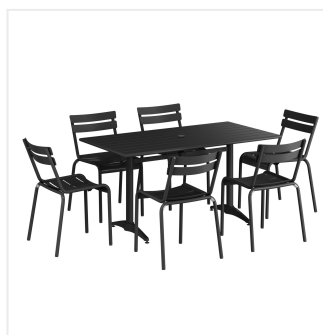

## Lancaster Table & Seating 32" x 60" Black Powder-Coated Aluminum Standard Height Outdoor Table with Umbrella Hole and 6 Side Chairs

#4273260DS6BK

Item #: 4273260DS6BK Qty: \_\_\_\_\_

Project: \_\_\_\_\_

### Features

- Made for use on outdoor patios and bar areas
- Powder-coated aluminum construction is lightweight, durable, and resistant to corrosion
- Smooth surface with black color creates a striking and lively outdoor atmosphere
- UV-resistant finished so that color will not fade over time
- Chair has a seating capacity of 300 lb.

## Notes & Details

Allow your guests to enjoy the breezy summer weather with this Lancaster Table & Seating 32" x 60" black powder-coated aluminum standard height outdoor table with umbrella hole and 6 side chairs! Designed specifically for outdoor use, this combo makes an excellent addition to restaurants, bar patios, and other outdoor entertainment areas such as banquets and luaus. Their lightweight construction allows you to easily move them around your outdoor setting for the best possible view. Your guests will love the opportunity to enjoy the temperate weather with the convenience and comfort of this table!

This table features a pedestal base that allows it to stand firm on your patio. Plus, it features a built-in umbrella hole so you can pair the table with a compatible umbrella (sold separately) to add shade at your restaurant or cafe. The table's standard dining height is perfect to let guests sit comfortably during their meal, while the chair's slotted design allows for excellent airflow to keep guests cool. Its 300 lb. capacity brings strength and durability to the chair and your presentation. Each chair is stackable for convenient, space-saving storage!