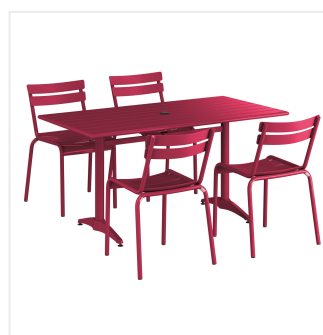

## Lancaster Table & Seating 32" x 60" Sangria Powder-Coated Aluminum Standard Height Outdoor Table with Umbrella Hole and 4 Side Chairs

#4273260DS4SG

Item #: 4273260DS4SG Qty: \_\_\_\_\_

Project: \_\_\_\_\_

### Features

- Made for use on outdoor patios and bar areas
- Powder-coated aluminum construction is lightweight, durable, and resistant to corrosion
- Smooth surface with sangria color creates a bright and lively outdoor atmosphere
- UV-resistant finished so that color will not fade over time
- Chair has a seating capacity of 300 lb.

## Notes & Details

Allow your guests to enjoy the breezy summer weather with this Lancaster Table & Seating 32" x 60" sangria powder-coated aluminum standard height outdoor table with umbrella hole and 4 side chairs! Designed specifically for outdoor use, this combo makes an excellent addition to restaurants, bar patios, and other outdoor entertainment areas such as banquets and luaus. Their lightweight construction allows you to easily move them around your outdoor setting for the best possible view. Your guests will love the opportunity to enjoy the temperate weather with the convenience and comfort of this table!

This table features a pedestal base that allows it to stand firm on your patio. Plus, it features a built-in umbrella hole so you can pair the table with a compatible umbrella (sold separately) to add shade at your restaurant or cafe. The table's standard dining height is perfect to let guests sit comfortably during their meal, while the chair's slotted design allows for excellent airflow to keep guests cool. Its 300 lb. capacity brings strength and durability to the chair and your presentation. Each chair is stackable for convenient, space-saving storage!