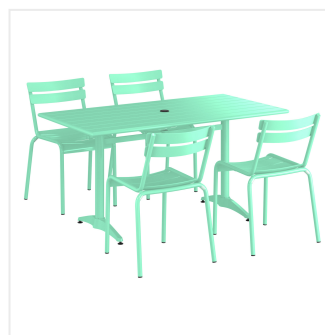

Lancaster Table & Seating 32" x 60" Seafoam Powder-Coated Aluminum Standard Height Outdoor Table with Umbrella Hole and 4 Side Chairs

#4273260DS4SF

Item #: 4273260DS4SF Qty: _____

Project: _____

Approval: _____ Date: _____

Features

- Made for use on outdoor patios and bar areas
- Powder-coated aluminum construction is lightweight, durable, and resistant to corrosion
- Smooth surface with seafoam color creates a bright and lively outdoor atmosphere
- UV-resistant finished so that color will not fade over time
- Chair has a seating capacity of 300 lb.

Notes & Details

Allow your guests to enjoy the breezy summer weather with this Lancaster Table & Seating 32" x 60" seafoam powder-coated aluminum standard height outdoor table with umbrella hole and 4 side chairs! Designed specifically for outdoor use, this combo makes an excellent addition to restaurants, bar patios, and other outdoor entertainment areas such as banquets and luaus. Their lightweight construction allows you to easily move them around your outdoor setting for the best possible view. Your guests will love the opportunity to enjoy the temperate weather with the convenience and comfort of this table!

This table features a pedestal base that allows it to stand firm on your patio. Plus, it features a built-in umbrella hole so you can pair the table with a compatible umbrella (sold separately) to add shade at your restaurant or cafe. The table's standard dining height is perfect to let guests sit comfortably during their meal, while the chair's slotted design allows for excellent airflow to keep guests cool. Its 300 lb. capacity brings strength and durability to the chair and your presentation. Each chair is stackable for convenient, space-saving storage!