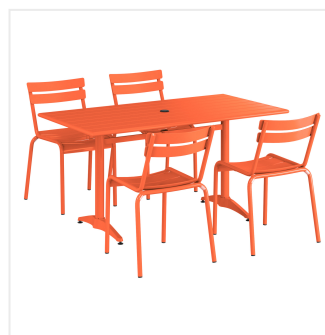

## Lancaster Table & Seating 32" x 60" Orange Powder-Coated Aluminum Standard Height Outdoor Table with Umbrella Hole and 4 Side Chairs

#4273260DS4OR

Item #: 4273260DS4OR Qty: \_\_\_\_\_

Project: \_\_\_\_\_

### Features

- Made for use on outdoor patios and bar areas
- Powder-coated aluminum construction is lightweight, durable, and resistant to corrosion
- Smooth surface with orange color creates a bright and lively outdoor atmosphere
- UV-resistant finished so that color will not fade over time
- Chair has a seating capacity of 300 lb.

## Notes & Details

Allow your guests to enjoy the breezy summer weather with this Lancaster Table & Seating 32" x 60" orange powder-coated aluminum standard height outdoor table with umbrella hole and 4 side chairs! Designed specifically for outdoor use, this combo makes an excellent addition to restaurants, bar patios, and other outdoor entertainment areas such as banquets and luaus. Their lightweight construction allows you to easily move them around your outdoor setting for the best possible view. Your guests will love the opportunity to enjoy the temperate weather with the convenience and comfort of this table!

This table features a pedestal base that allows it to stand firm on your patio. Plus, it features a built-in umbrella hole so you can pair the table with a compatible umbrella (sold separately) to add shade at your restaurant or cafe. The table's standard dining height is perfect to let guests sit comfortably during their meal, while the chair's slotted design allows for excellent airflow to keep guests cool. Its 300 lb. capacity brings strength and durability to the chair and your presentation. Each chair is stackable for convenient, space-saving storage!