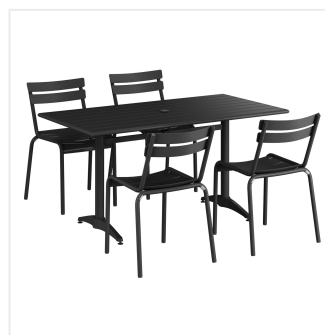

Lancaster Table & Seating 32" x 60" Black Powder-Coated Aluminum Standard Height Outdoor Table with Umbrella Hole and 4 Side Chairs

#4273260DS4BK

Item #: 4273260DS4BK Qty: _____

Project: _____

Approval: _____ Date: _____

Features

- Made for use on outdoor patios and bar areas
- Powder-coated aluminum construction is lightweight, durable, and resistant to corrosion
- Smooth surface with black color creates a striking and lively outdoor atmosphere
- UV-resistant finished so that color will not fade over time
- Chair has a seating capacity of 300 lb.

Notes & Details

Allow your guests to enjoy the breezy summer weather with this Lancaster Table & Seating 32" x 60" black powder-coated aluminum standard height outdoor table with umbrella hole and 4 side chairs! Designed specifically for outdoor use, this combo makes an excellent addition to restaurants, bar patios, and other outdoor entertainment areas such as banquets and luaus. Their lightweight construction allows you to easily move them around your outdoor setting for the best possible view. Your guests will love the opportunity to enjoy the temperate weather with the convenience and comfort of this table!

This table features a pedestal base that allows it to stand firm on your patio. Plus, it features a built-in umbrella hole so you can pair the table with a compatible umbrella (sold separately) to add shade at your restaurant or cafe. The table's standard dining height is perfect to let guests sit comfortably during their meal, while the chair's slotted design allows for excellent airflow to keep guests cool. Its 300 lb. capacity brings strength and durability to the chair and your presentation. Each chair is stackable for convenient, space-saving storage!