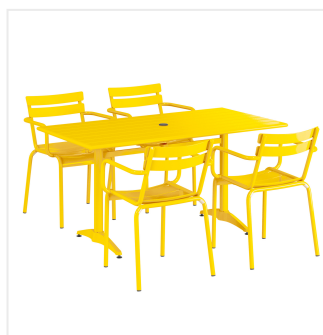

Lancaster Table & Seating 32" x 60" Yellow Powder-Coated Aluminum Standard Height Outdoor Table with Umbrella Hole and 4 Arm Chairs

#4273260DA4YL

Item #: 4273260DA4YL Qty: _____

Project: _____

Approval: _____ Date: _____

Features

- Made for use on outdoor patios and bar areas
- Powder-coated aluminum construction is lightweight, durable, and resistant to corrosion
- Smooth surface with yellow color creates a bright and lively outdoor atmosphere
- UV-resistant finished so that color will not fade over time
- Chair has a seating capacity of 300 lb.

Notes & Details

Allow your guests to enjoy the breezy summer weather with this Lancaster Table & Seating 32" x 60" yellow powder-coated aluminum standard height outdoor table with umbrella hole and 4 arm chairs! Designed specifically for outdoor use, this combo makes an excellent addition to restaurants, bar patios, and other outdoor entertainment areas such as banquets and luaus. Their lightweight construction allows you to easily move them around your outdoor setting for the best possible view. Your guests will love the opportunity to enjoy the temperate weather with the convenience and comfort of this table!

This table features a pedestal base that allows it to stand firm on your patio. Plus, it features a built-in umbrella hole so you can pair the table with a compatible umbrella (sold separately) to add shade at your restaurant or cafe. The table's standard dining height is perfect to let guests sit comfortably during their meal, while the chair's armrests create additional comfort. The slotted design allows for excellent airflow to keep guests cool while they dine. Its 300 lb. capacity brings strength and durability to the chair and your presentation. Each chair is stackable for convenient, space-saving storage!