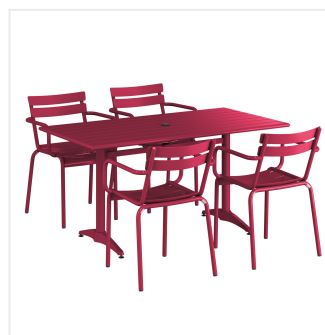

## Lancaster Table & Seating 32" x 60" Sangria Powder-Coated Aluminum Standard Height Outdoor Table with Umbrella Hole and 4 Arm Chairs

#4273260DA4SG

Item #: 4273260DA4SG Qty: \_\_\_\_\_

Project: \_\_\_\_\_

### Features

- Made for use on outdoor patios and bar areas
- Powder-coated aluminum construction is lightweight, durable, and resistant to corrosion
- Smooth surface with sangria color creates a bright and lively outdoor atmosphere
- UV-resistant finished so that color will not fade over time
- Chair has a seating capacity of 300 lb.

## Notes & Details

Allow your guests to enjoy the breezy summer weather with this Lancaster Table & Seating 32" x 60" sangria powder-coated aluminum standard height outdoor table with umbrella hole and 4 arm chairs! Designed specifically for outdoor use, this combo makes an excellent addition to restaurants, bar patios, and other outdoor entertainment areas such as banquets and luaus. Their lightweight construction allows you to easily move them around your outdoor setting for the best possible view. Your guests will love the opportunity to enjoy the temperate weather with the convenience and comfort of this table!

This table features a pedestal base that allows it to stand firm on your patio. Plus, it features a built-in umbrella hole so you can pair the table with a compatible umbrella (sold separately) to add shade at your restaurant or cafe. The table's standard dining height is perfect to let guests sit comfortably during their meal, while the chair's armrests create additional comfort. The slotted design allows for excellent airflow to keep guests cool while they dine. Its 300 lb. capacity brings strength and durability to the chair and your presentation. Each chair is stackable for convenient, space-saving storage!