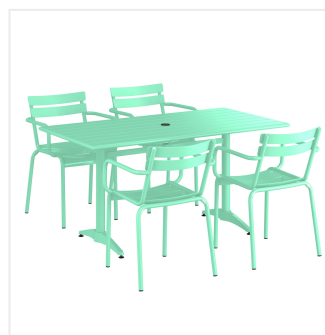

Lancaster Table & Seating 32" x 60" Seafoam Powder-Coated Aluminum Standard Height Outdoor Table with Umbrella Hole and 4 Arm Chairs

#4273260DA4SF

Item #: 4273260DA4SF Qty: _____

Project: _____

Approval: _____ Date: _____

Features

- Made for use on outdoor patios and bar areas
- Powder-coated aluminum construction is lightweight, durable, and resistant to corrosion
- Smooth surface with seafoam color creates a bright and lively outdoor atmosphere
- UV-resistant finished so that color will not fade over time
- Chair has a seating capacity of 300 lb.

Notes & Details

Allow your guests to enjoy the breezy summer weather with this Lancaster Table & Seating 32" x 60" seafoam powder-coated aluminum standard height outdoor table with umbrella hole and 4 arm chairs! Designed specifically for outdoor use, this combo makes an excellent addition to restaurants, bar patios, and other outdoor entertainment areas such as banquets and luaus. Their lightweight construction allows you to easily move them around your outdoor setting for the best possible view. Your guests will love the opportunity to enjoy the temperate weather with the convenience and comfort of this table!

This table features a pedestal base that allows it to stand firm on your patio. Plus, it features a built-in umbrella hole so you can pair the table with a compatible umbrella (sold separately) to add shade at your restaurant or cafe. The table's standard dining height is perfect to let guests sit comfortably during their meal, while the chair's armrests create additional comfort. The slotted design allows for excellent airflow to keep guests cool while they dine. Its 300 lb. capacity brings strength and durability to the chair and your presentation. Each chair is stackable for convenient, space-saving storage!