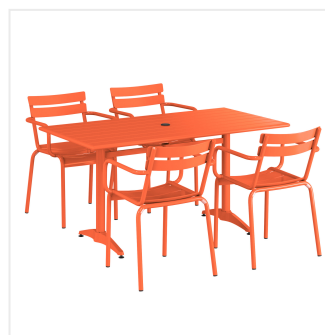

## Lancaster Table & Seating 32" x 60" Orange Powder-Coated Aluminum Standard Height Outdoor Table with Umbrella Hole and 4 Arm Chairs

#4273260DA4OR

Item #: 4273260DA4OR Qty: \_\_\_\_\_

Project: \_\_\_\_\_

### Features

- Made for use on outdoor patios and bar areas
- Powder-coated aluminum construction is lightweight, durable, and resistant to corrosion
- Smooth surface with orange color creates a bright and lively outdoor atmosphere
- UV-resistant finished so that color will not fade over time
- Chair has a seating capacity of 300 lb.

## Notes & Details

Allow your guests to enjoy the breezy summer weather with this Lancaster Table & Seating 32" x 60" orange powder-coated aluminum standard height outdoor table with umbrella hole and 4 arm chairs! Designed specifically for outdoor use, this combo makes an excellent addition to restaurants, bar patios, and other outdoor entertainment areas such as banquets and luaus. Their lightweight construction allows you to easily move them around your outdoor setting for the best possible view. Your guests will love the opportunity to enjoy the temperate weather with the convenience and comfort of this table!

This table features a pedestal base that allows it to stand firm on your patio. Plus, it features a built-in umbrella hole so you can pair the table with a compatible umbrella (sold separately) to add shade at your restaurant or cafe. The table's standard dining height is perfect to let guests sit comfortably during their meal, while the chair's armrests create additional comfort. The slotted design allows for excellent airflow to keep guests cool while they dine. Its 300 lb. capacity brings strength and durability to the chair and your presentation. Each chair is stackable for convenient, space-saving storage!