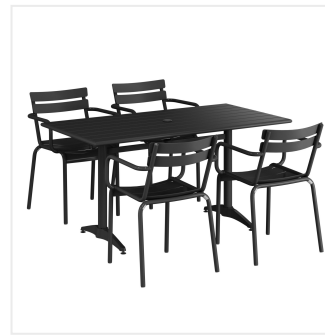

Lancaster Table & Seating 32" x 60" Black Powder-Coated Aluminum Standard Height Outdoor Table with Umbrella Hole and 4 Arm Chairs

#4273260DA4BK

Item #: 4273260DA4BK Qty: _____

Project: _____

Approval: _____ Date: _____

Features

- Made for use on outdoor patios and bar areas
- Powder-coated aluminum construction is lightweight, durable, and resistant to corrosion
- Smooth surface with black color creates a striking and lively outdoor atmosphere
- UV-resistant finished so that color will not fade over time
- Chair has a seating capacity of 300 lb.

Notes & Details

Allow your guests to enjoy the breezy summer weather with this Lancaster Table & Seating 32" x 60" black powder-coated aluminum standard height outdoor table with umbrella hole and 4 arm chairs! Designed specifically for outdoor use, this combo makes an excellent addition to restaurants, bar patios, and other outdoor entertainment areas such as banquets and luaus. Their lightweight construction allows you to easily move them around your outdoor setting for the best possible view. Your guests will love the opportunity to enjoy the temperate weather with the convenience and comfort of this table!

This table features a pedestal base that allows it to stand firm on your patio. Plus, it features a built-in umbrella hole so you can pair the table with a compatible umbrella (sold separately) to add shade at your restaurant or cafe. The table's standard dining height is perfect to let guests sit comfortably during their meal, while the chair's armrests create additional comfort. The slotted design allows for excellent airflow to keep guests cool while they dine. Its 300 lb. capacity brings strength and durability to the chair and your presentation. Each chair is stackable for convenient, space-saving storage!