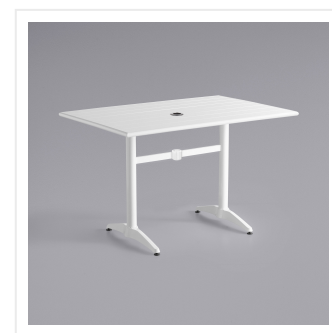

## Lancaster Table & Seating 32" x 48" White Powder-Coated Aluminum Dining Height Outdoor Table with Umbrella Hole and 4 Side Chairs

#4273248DUS4W

Item #: 4273248DUS4W Qty: \_\_\_\_\_

Project: \_\_\_\_\_

### Features

- Made for use on outdoor patios and bar areas
- Powder-coated aluminum construction is lightweight, durable, and resistant to corrosion
- Smooth surface with white color creates a bright and lively outdoor atmosphere
- UV-resistant finished so that color will not fade over time
- Chair has a seating capacity of 300 lb.

## Notes & Details

Allow your guests to enjoy the breezy summer weather with this Lancaster Table & Seating 32" x 48" white powder-coated aluminum dining height outdoor table with umbrella hole and 4 side chairs! Designed specifically for outdoor use, this combo makes an excellent addition to restaurants, bar patios, and other outdoor entertainment areas such as banquets and luaus. Their lightweight construction allows you to easily move them around your outdoor setting for the best possible view. Your guests will love the opportunity to enjoy the temperate weather with the convenience and comfort of this table!

This table features a pedestal base that allows it to stand firm on your patio. Plus, it features a built-in umbrella hole so you can pair the table with a compatible umbrella (sold separately) to add shade at your restaurant or cafe. The table's dining height is perfect to let guests sit comfortably during their meal, while the chair's slotted design allows for excellent airflow to keep guests cool. Its 300 lb. capacity brings strength and durability to the chair and your presentation.