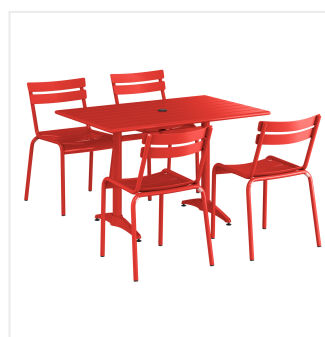

## Lancaster Table & Seating 32" x 48" Red Powder-Coated Aluminum Dining Height Outdoor Table with Umbrella Hole and 4 Side Chairs

#4273248DUS4R

Item #: 4273248DUS4R Qty: \_\_\_\_\_

Project: \_\_\_\_\_

Approval: \_\_\_\_\_ Date: \_\_\_\_\_

### Features

- Made for use on outdoor patios and bar areas
- Powder-coated aluminum construction is lightweight, durable, and resistant to corrosion
- Smooth surface with red color creates a bright and lively outdoor atmosphere
- UV-resistant finished so that color will not fade over time
- Chair has a seating capacity of 300 lb.

## Notes & Details

Allow your guests to enjoy the breezy summer weather with this Lancaster Table & Seating 32" x 48" red powder-coated aluminum dining height outdoor table with umbrella hole and 4 side chairs! Designed specifically for outdoor use, this combo makes an excellent addition to restaurants, bar patios, and other outdoor entertainment areas such as banquets and luaus. Their lightweight construction allows you to easily move them around your outdoor setting for the best possible view. Your guests will love the opportunity to enjoy the temperate weather with the convenience and comfort of this table!

This table features a pedestal base that allows it to stand firm on your patio. Plus, it features a built-in umbrella hole so you can pair the table with a compatible umbrella (sold separately) to add shade at your restaurant or cafe. The table's dining height is perfect to let guests sit comfortably during their meal, while the chair's slotted design allows for excellent airflow to keep guests cool. Its 300 lb. capacity brings strength and durability to the chair and your presentation.