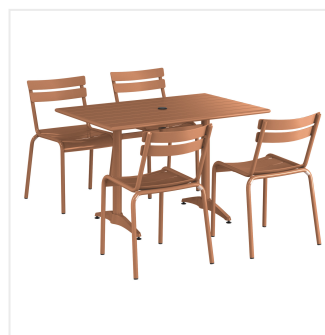

Lancaster Table & Seating 32" x 48" Brown Powder-Coated Aluminum Dining Height Outdoor Table with Umbrella Hole and 4 Side Chairs

#4273248DUS4N

Item #: 4273248DUS4N Qty: _____

Project: _____

Approval: _____ Date: _____

Features

- Made for use on outdoor patios and bar areas
- Powder-coated aluminum construction is lightweight, durable, and resistant to corrosion
- Smooth surface with brown color creates a bright and lively outdoor atmosphere
- UV-resistant finished so that color will not fade over time
- Chair has a seating capacity of 300 lb.

Notes & Details

Allow your guests to enjoy the breezy summer weather with this Lancaster Table & Seating 32" x 48" brown powder-coated aluminum dining height outdoor table with umbrella hole and 4 side chairs! Designed specifically for outdoor use, this combo makes an excellent addition to restaurants, bar patios, and other outdoor entertainment areas such as banquets and luaus. Their lightweight construction allows you to easily move them around your outdoor setting for the best possible view. Your guests will love the opportunity to enjoy the temperate weather with the convenience and comfort of this table!

This table features a pedestal base that allows it to stand firm on your patio. Plus, it features a built-in umbrella hole so you can pair the table with a compatible umbrella (sold separately) to add shade at your restaurant or cafe. The table's dining height is perfect to let guests sit comfortably during their meal, while the chair's slotted design allows for excellent airflow to keep guests cool. Its 300 lb. capacity brings strength and durability to the chair and your presentation.