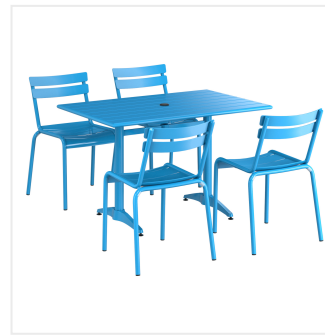

Lancaster Table & Seating 32" x 48" Blue Powder-Coated Aluminum Dining Height Outdoor Table with Umbrella Hole and 4 Side Chairs

#4273248DUS4B

Item #: 4273248DUS4B Qty: _____

Project: _____

Approval: _____ Date: _____

Features

- Made for use on outdoor patios and bar areas
- Powder-coated aluminum construction is lightweight, durable, and resistant to corrosion
- Smooth surface with blue color creates a bright and lively outdoor atmosphere
- UV-resistant finished so that color will not fade over time
- Chair has a seating capacity of 300 lb.

Notes & Details

Allow your guests to enjoy the breezy summer weather with this Lancaster Table & Seating 32" x 48" blue powder-coated aluminum dining height outdoor table with umbrella hole and 4 side chairs! Designed specifically for outdoor use, this combo makes an excellent addition to restaurants, bar patios, and other outdoor entertainment areas such as banquets and luaus. Their lightweight construction allows you to easily move them around your outdoor setting for the best possible view. Your guests will love the opportunity to enjoy the temperate weather with the convenience and comfort of this table!

This table features a pedestal base that allows it to stand firm on your patio. Plus, it features a built-in umbrella hole so you can pair the table with a compatible umbrella (sold separately) to add shade at your restaurant or cafe. The table's dining height is perfect to let guests sit comfortably during their meal, while the chair's slotted design allows for excellent airflow to keep guests cool. Its 300 lb. capacity brings strength and durability to the chair and your presentation.