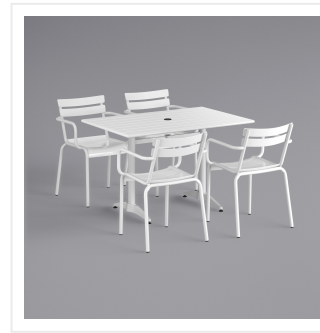

Lancaster Table & Seating 32" x 48" White Powder-Coated Aluminum Dining Height Outdoor Table with Umbrella Hole and 4 Arm Chairs

#4273248DUA4W

Item #: 4273248DUA4W Qty: _____

Project: _____

Approval: _____ Date: _____

Features

- Made for use on outdoor patios and bar areas
- Powder-coated aluminum construction is lightweight, durable, and resistant to corrosion
- Smooth surface with white color creates a bright and lively outdoor atmosphere
- UV-resistant finished so that color will not fade over time
- Chair has a seating capacity of 300 lb.

Notes & Details

Allow your guests to enjoy the breezy summer weather with this Lancaster Table & Seating 32" x 48" white powder-coated aluminum dining height outdoor table with umbrella hole and 4 arm chairs! Designed specifically for outdoor use, this combo makes an excellent addition to restaurants, bar patios, and other outdoor entertainment areas such as banquets and luaus. Their lightweight construction allows you to easily move them around your outdoor setting for the best possible view. Your guests will love the opportunity to enjoy the temperate weather with the convenience and comfort of this table!

This table features a pedestal base that allows it to stand firm on your patio. Plus, it features a built-in umbrella hole so you can pair the table with a compatible umbrella (sold separately) to add shade at your restaurant or cafe. The table's dining height is perfect to let guests sit comfortably during their meal, while the chair's armrests create additional comfort. The slotted design allows for excellent airflow to keep guests cool while they dine. Its 300 lb. capacity brings strength and durability to the chair and your presentation.