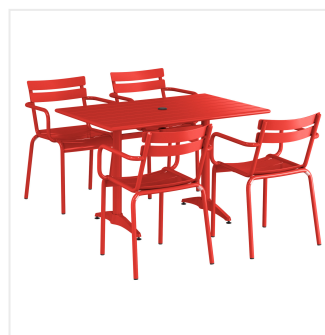

## Lancaster Table & Seating 32" x 48" Red Powder-Coated Aluminum Dining Height Outdoor Table with Umbrella Hole and 4 Arm Chairs

#4273248DUA4R

Item #: 4273248DUA4R Qty: \_\_\_\_\_

Project: \_\_\_\_\_

Approval: \_\_\_\_\_ Date: \_\_\_\_\_

### Features

- Made for use on outdoor patios and bar areas
- Powder-coated aluminum construction is lightweight, durable, and resistant to corrosion
- Smooth surface with red color creates a bright and lively outdoor atmosphere
- UV-resistant finished so that color will not fade over time
- Chair has a seating capacity of 300 lb.

## Notes & Details

Allow your guests to enjoy the breezy summer weather with this Lancaster Table & Seating 32" x 48" red powder-coated aluminum dining height outdoor table with umbrella hole and 4 arm chairs! Designed specifically for outdoor use, this combo makes an excellent addition to restaurants, bar patios, and other outdoor entertainment areas such as banquets and luaus. Their lightweight construction allows you to easily move them around your outdoor setting for the best possible view. Your guests will love the opportunity to enjoy the temperate weather with the convenience and comfort of this table!

This table features a pedestal base that allows it to stand firm on your patio. Plus, it features a built-in umbrella hole so you can pair the table with a compatible umbrella (sold separately) to add shade at your restaurant or cafe. The table's dining height is perfect to let guests sit comfortably during their meal, while the chair's armrests create additional comfort. The slotted design allows for excellent airflow to keep guests cool while they dine. Its 300 lb. capacity brings strength and durability to the chair and your presentation.