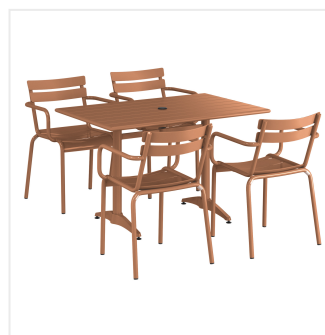

Lancaster Table & Seating 32" x 48" Brown Powder-Coated Aluminum Dining Height Outdoor Table with Umbrella Hole and 4 Arm Chairs

#4273248DUA4N

Item #: 4273248DUA4N Qty: _____

Project: _____

Approval: _____ Date: _____

Features

- Made for use on outdoor patios and bar areas
- Powder-coated aluminum construction is lightweight, durable, and resistant to corrosion
- Smooth surface with brown color creates a bright and lively outdoor atmosphere
- UV-resistant finished so that color will not fade over time
- Chair has a seating capacity of 300 lb.

Notes & Details

Allow your guests to enjoy the breezy summer weather with this Lancaster Table & Seating 32" x 48" brown powder-coated aluminum dining height outdoor table with umbrella hole and 4 arm chairs! Designed specifically for outdoor use, this combo makes an excellent addition to restaurants, bar patios, and other outdoor entertainment areas such as banquets and luaus. Their lightweight construction allows you to easily move them around your outdoor setting for the best possible view. Your guests will love the opportunity to enjoy the temperate weather with the convenience and comfort of this table!

This table features a pedestal base that allows it to stand firm on your patio. Plus, it features a built-in umbrella hole so you can pair the table with a compatible umbrella (sold separately) to add shade at your restaurant or cafe. The table's dining height is perfect to let guests sit comfortably during their meal, while the chair's armrests create additional comfort. The slotted design allows for excellent airflow to keep guests cool while they dine. Its 300 lb. capacity brings strength and durability to the chair and your presentation.