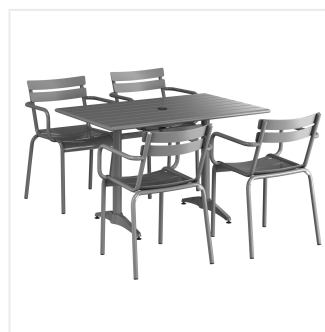

## Lancaster Table & Seating 32" x 48" Matte Gray Powder-Coated Aluminum Dining Height Outdoor Table with Umbrella Hole and 4 Arm Chairs

#4273248DUA4G

Item #: 4273248DUA4G Qty: \_\_\_\_\_

Project: \_\_\_\_\_

### Features

- Made for use on outdoor patios and bar areas
- Powder-coated aluminum construction is lightweight, durable, and resistant to corrosion
- Smooth surface with matte gray color creates a bright and lively outdoor atmosphere
- UV-resistant finished so that color will not fade over time
- Chair has a seating capacity of 300 lb.

## Notes & Details

Allow your guests to enjoy the breezy summer weather with this Lancaster Table & Seating 32" x 48" matte gray powder-coated aluminum dining height outdoor table with umbrella hole and 4 arm chairs! Designed specifically for outdoor use, this combo makes an excellent addition to restaurants, bar patios, and other outdoor entertainment areas such as banquets and luaus. Their lightweight construction allows you to easily move them around your outdoor setting for the best possible view. Your guests will love the opportunity to enjoy the temperate weather with the convenience and comfort of this table!

This table features a pedestal base that allows it to stand firm on your patio. Plus, it features a built-in umbrella hole so you can pair the table with a compatible umbrella (sold separately) to add shade at your restaurant or cafe. The table's dining height is perfect to let guests sit comfortably during their meal, while the chair's armrests create additional comfort. The slotted design allows for excellent airflow to keep guests cool while they dine. Its 300 lb. capacity brings strength and durability to the chair and your presentation.