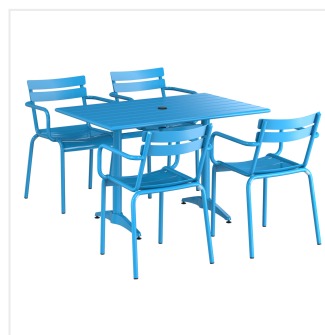

Lancaster Table & Seating 32" x 48" Blue Powder-Coated Aluminum Dining Height Outdoor Table with Umbrella Hole and 4 Arm Chairs

#4273248DUA4B

Item #: 4273248DUA4B Qty: _____

Project: _____

Approval: _____ Date: _____

Features

- Made for use on outdoor patios and bar areas
- Powder-coated aluminum construction is lightweight, durable, and resistant to corrosion
- Smooth surface with blue color creates a bright and lively outdoor atmosphere
- UV-resistant finished so that color will not fade over time
- Chair has a seating capacity of 300 lb.

Notes & Details

Allow your guests to enjoy the breezy summer weather with this Lancaster Table & Seating 32" x 48" blue powder-coated aluminum dining height outdoor table with umbrella hole and 4 arm chairs! Designed specifically for outdoor use, this combo makes an excellent addition to restaurants, bar patios, and other outdoor entertainment areas such as banquets and luaus. Their lightweight construction allows you to easily move them around your outdoor setting for the best possible view. Your guests will love the opportunity to enjoy the temperate weather with the convenience and comfort of this table!

This table features a pedestal base that allows it to stand firm on your patio. Plus, it features a built-in umbrella hole so you can pair the table with a compatible umbrella (sold separately) to add shade at your restaurant or cafe. The table's dining height is perfect to let guests sit comfortably during their meal, while the chair's armrests create additional comfort. The slotted design allows for excellent airflow to keep guests cool while they dine. Its 300 lb. capacity brings strength and durability to the chair and your presentation.