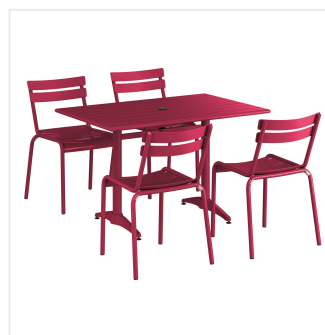

Lancaster Table & Seating 32" x 48" Sangria Powder-Coated Aluminum Standard Height Outdoor Table with Umbrella Hole and 4 Side Chairs

#4273248DS4SG

Item #: 4273248DS4SG Qty: _____

Project: _____

Approval: _____ Date: _____

Features

- Made for use on outdoor patios and bar areas
- Powder-coated aluminum construction is lightweight, durable, and resistant to corrosion
- Smooth surface with sangria color creates a bright and lively outdoor atmosphere
- UV-resistant finished so that color will not fade over time
- Chair has a seating capacity of 300 lb.

Notes & Details

Allow your guests to enjoy the breezy summer weather with this Lancaster Table & Seating 32" x 48" sangria powder-coated aluminum standard height outdoor table with umbrella hole and 4 side chairs! Designed specifically for outdoor use, this combo makes an excellent addition to restaurants, bar patios, and other outdoor entertainment areas such as banquets and luaus. Their lightweight construction allows you to easily move them around your outdoor setting for the best possible view. Your guests will love the opportunity to enjoy the temperate weather with the convenience and comfort of this table!

This table features a pedestal base that allows it to stand firm on your patio. Plus, it features a built-in umbrella hole so you can pair the table with a compatible umbrella (sold separately) to add shade at your restaurant or cafe. The table's standard dining height is perfect to let guests sit comfortably during their meal, while the chair's slotted design allows for excellent airflow to keep guests cool. Its 300 lb. capacity brings strength and durability to the chair and your presentation. Each chair is stackable for convenient, space-saving storage!